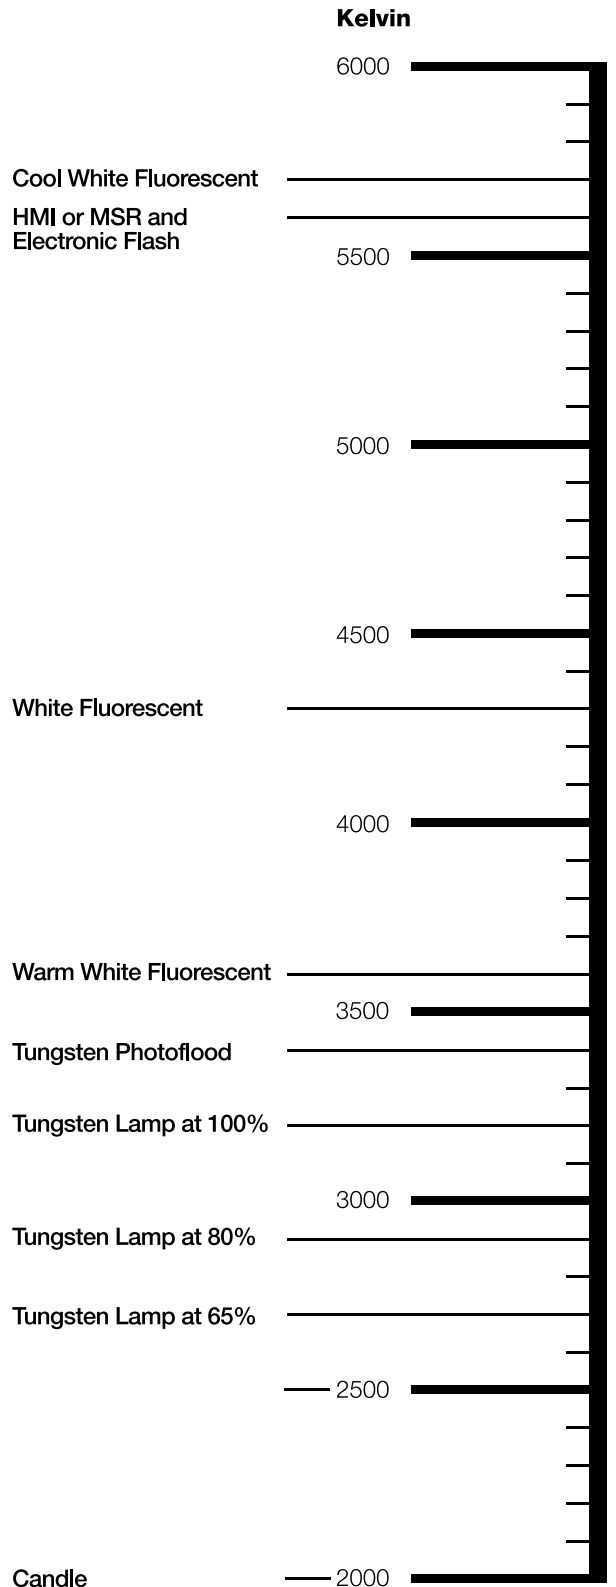

Colour Correction Lighting Filters

Filter No	Filter Name	Converts	To
201	Full CT Blue	3200k	5700k
202	Half CT Blue	3200k	4300k
203	Quarter CT Blue	3200k	3600k
218	Eighth CT Blue	3200k	3400k
204	Full CT Orange	5600k	3200k
205	Half CT Orange	5600k	3800k
206	Quarter CT Orange	5600k	4600k
223	Eighth CT Orange	5600k	5550k

Filter No	Filter Name	Reduces light
298	.15ND	Half stop
209	.3ND	1 stop
210	.6ND	2 stops
211	.9ND	3 stops

Filter No	Filter Name	Corrects
244	Full Plus Green	Converts daylight source to match fluorescent
245	Half Plus Green	Partial daylight correction to leave colour cast
246	Quarter Plus Green	Less than 245. Matches slight fluorescent spill
247	Full Minus Green	Converts cool white fluorescent to daylight
248	Half Minus Green	Partial reduction of green in fluorescent sources
249	Half Minus Green	Less than 248. For correcting warm white fluorescent sources